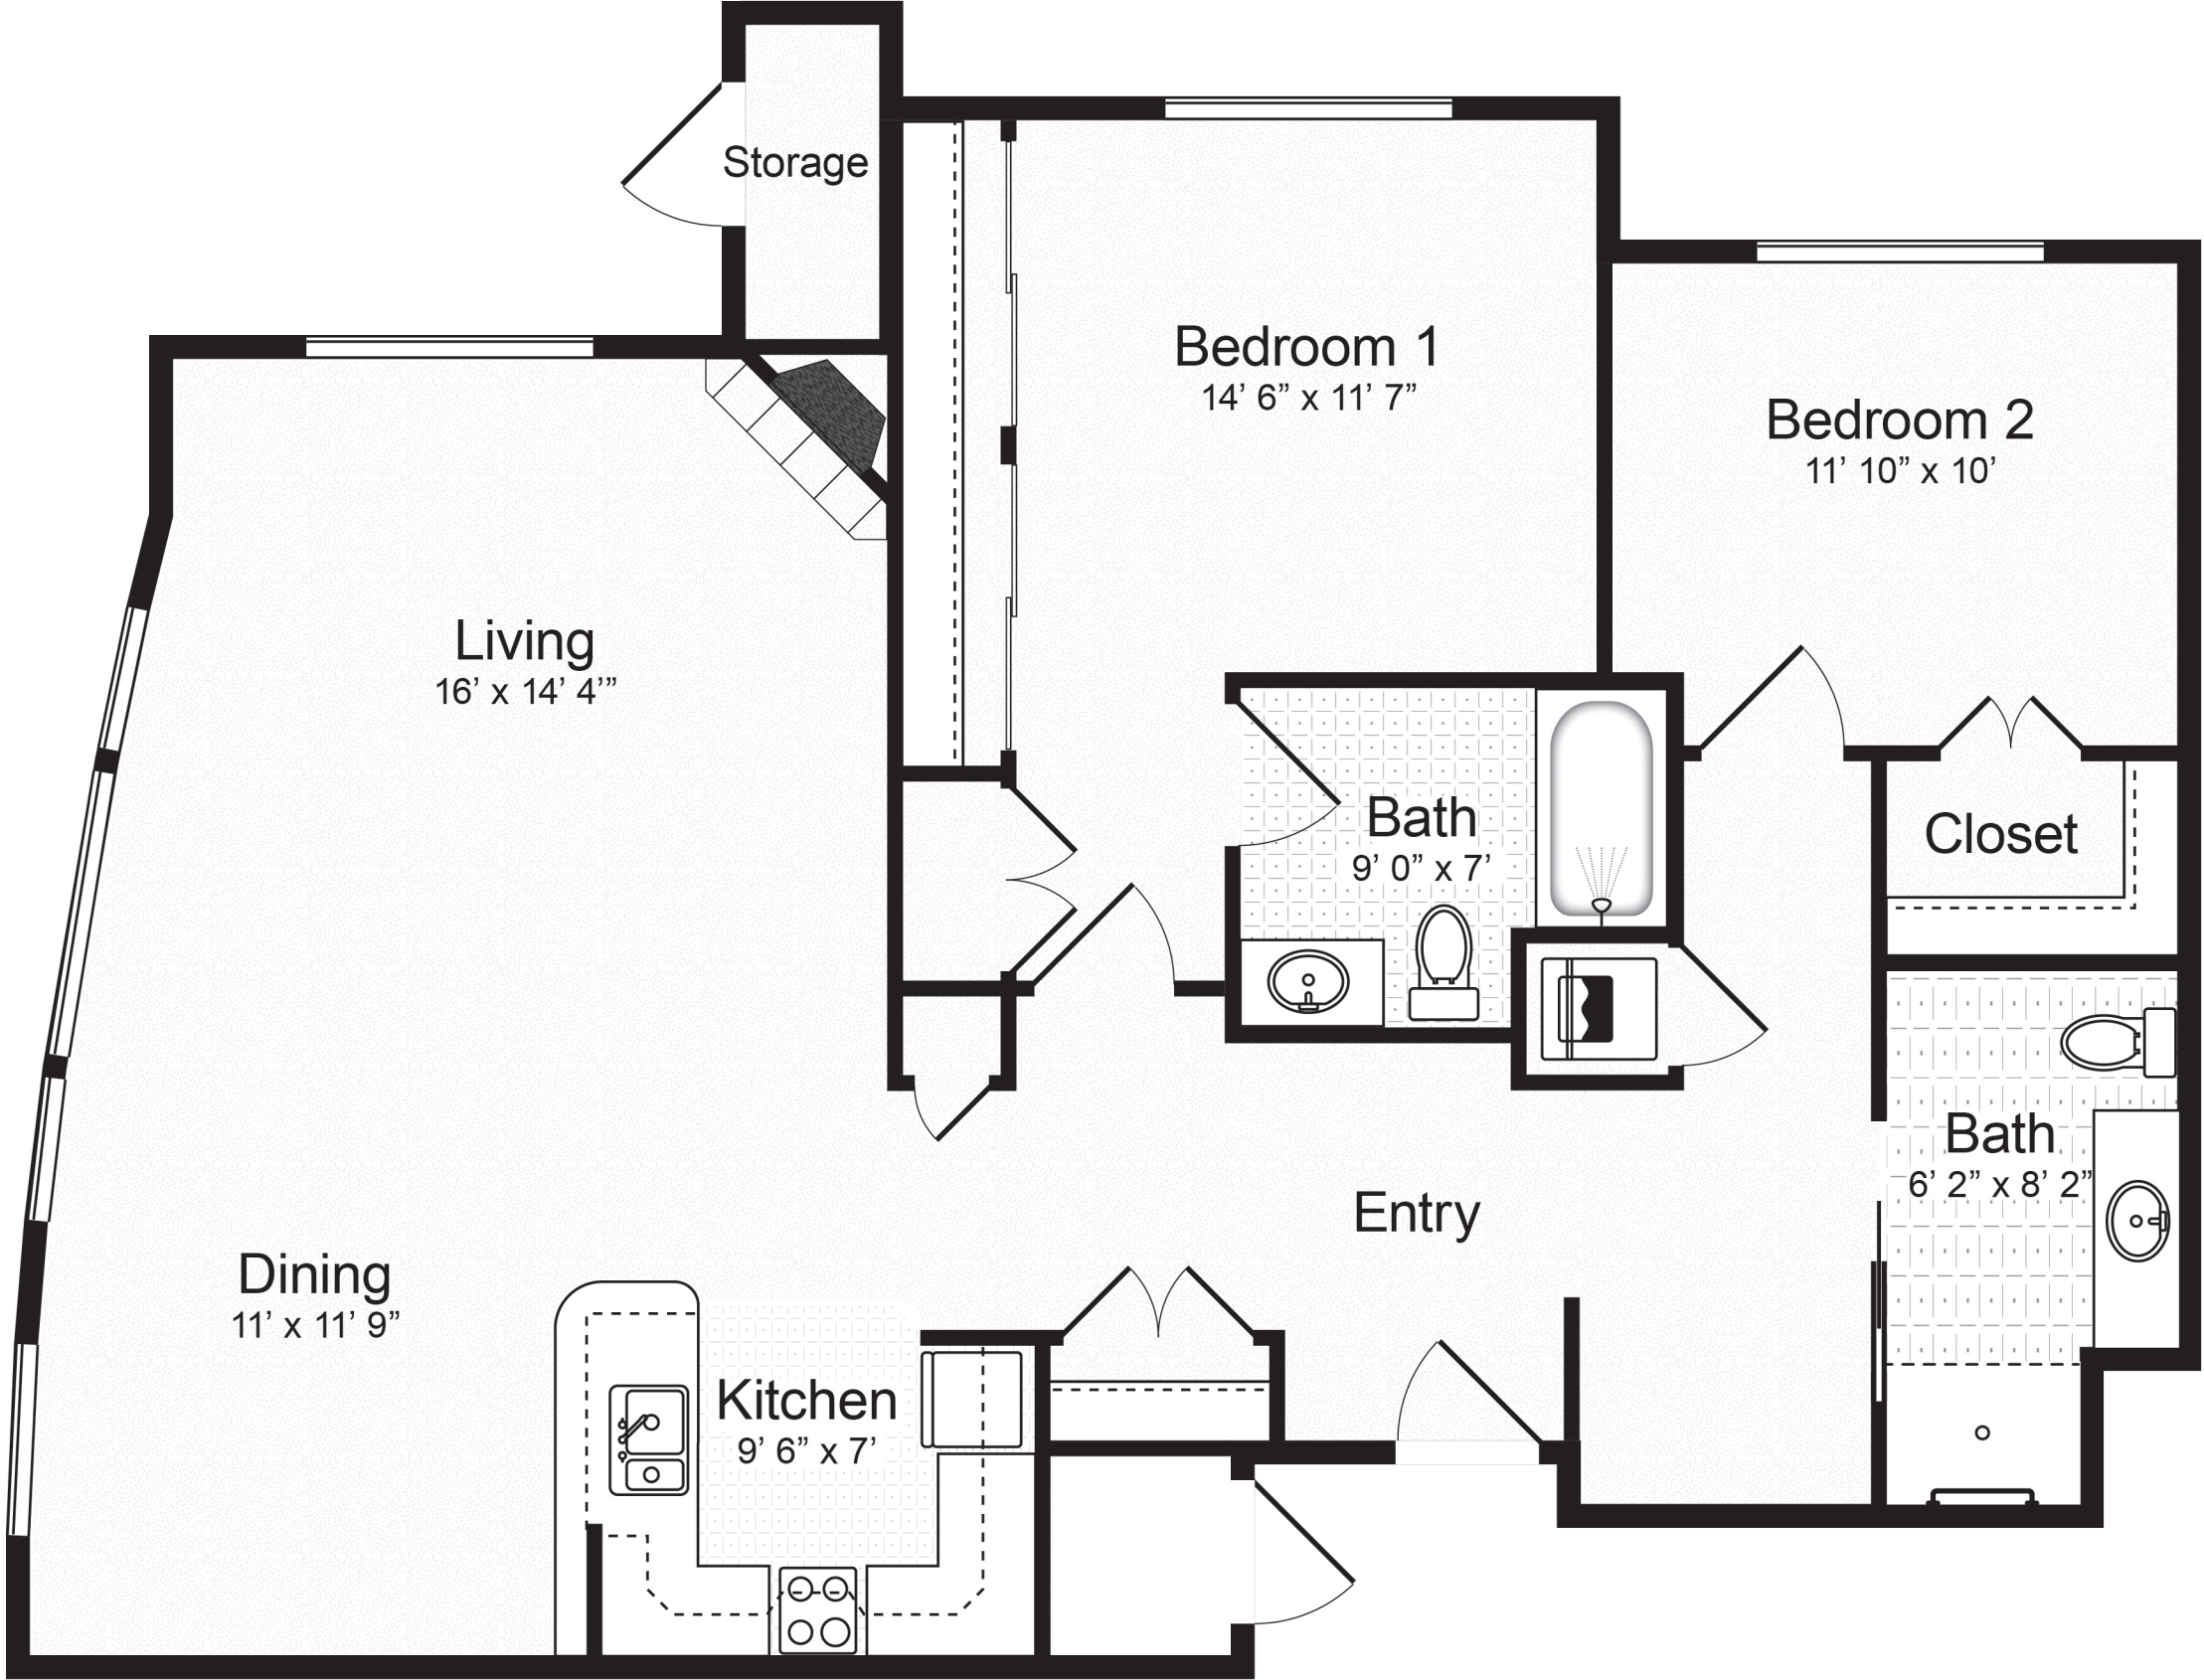

2 Bedroom Deluxe

1274 sq. ft. (outdoor storage 43 sq. ft.)

For illustrative purposes only.