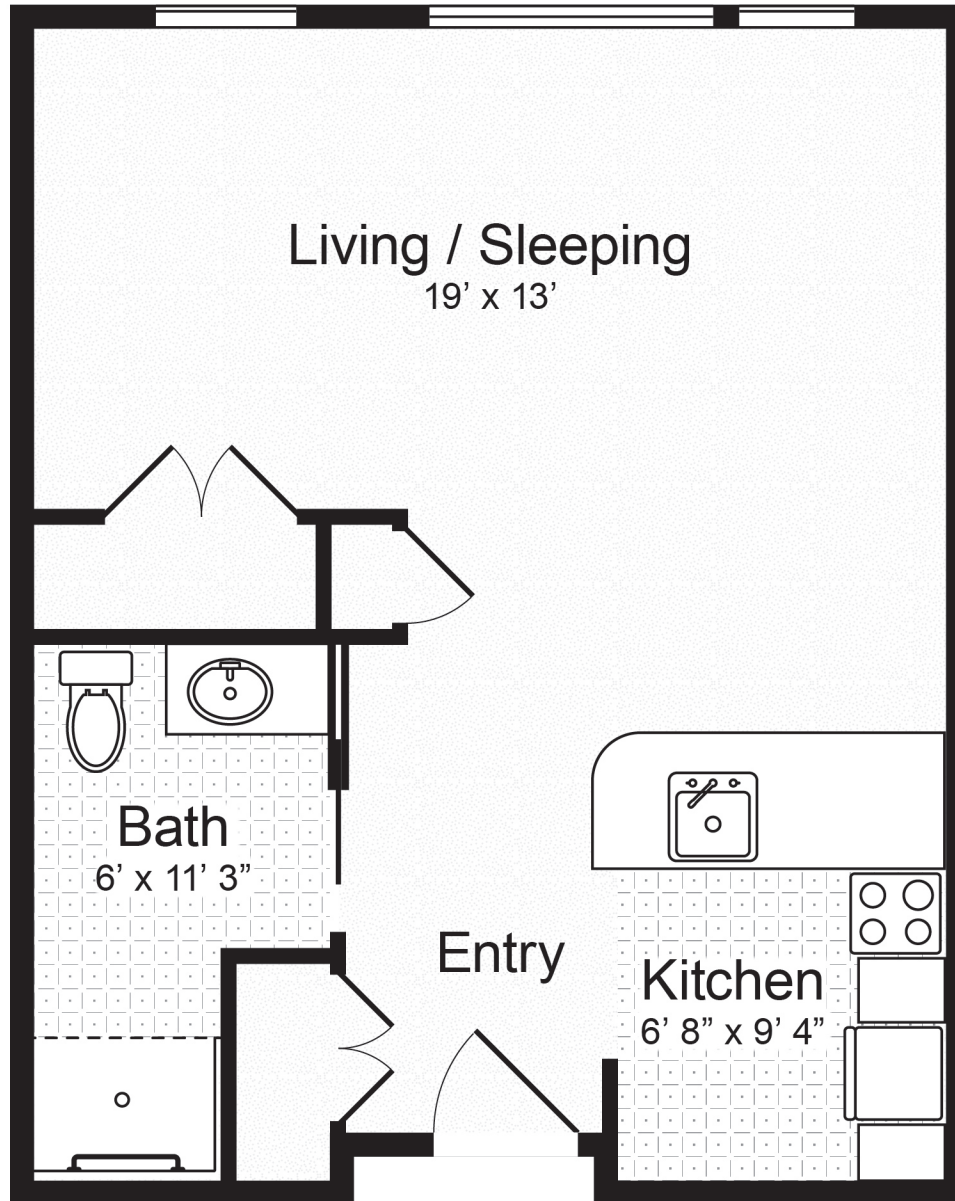

# Studio

495 sq. ft.

For illustrative purposes only.